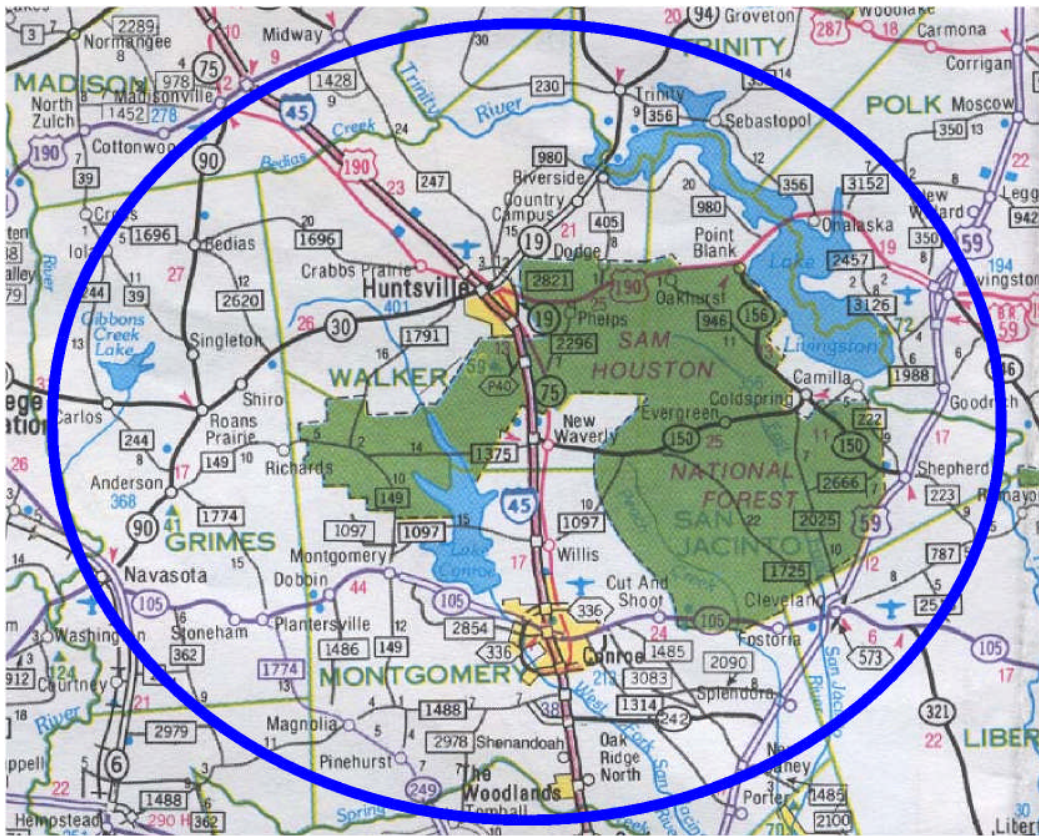

Huntsville Population: 35,222
Walker County Population: 61,758 Total
Employment: 22,780*
Total Effective Buying Income: \$648,728,000*

**Source: Texas Comptroller of Public Accounts "Window on State Government"*

Population by Age

18-24	17.2 %*
25-49	51.2 %*
50+	21.6%*

2009 Radio County Coverage – Walker County

Mon-Sun 6am-midnight	Cume Audience
KSAM-FM	24,700
KHVL-AM	4,100

**Source: 2009 Arbitron Inc*

**Coverage area includes the following counties:
Walker, Trinity, San Jacinto, Polk, Montgomery, Madison, Grimes, and Houston**