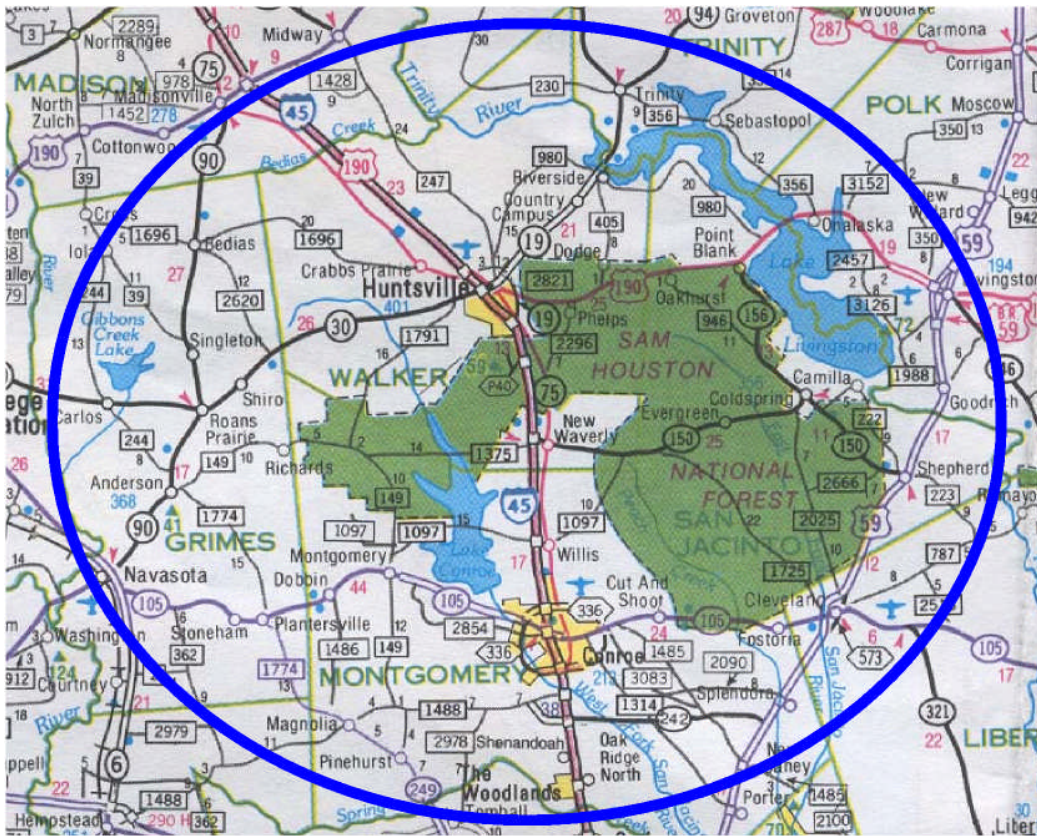

Huntsville Population: 35,222
Walker County Population: 61,758 Total
Employment: 22,780*
Total Effective Buying Income: \$648,728,000*

**Source: Texas Comptroller of Public Accounts "Window on State Government"*

Population by Age

18-24	17.2 %*
25-49	51.2 %*
50+	21.6%*

2009 Radio County Coverage – Walker County

Mon-Sun 6am-midnight	Cume Audience
KSAM-FM	24,700
KHVL-AM	4,100

**Source: 2009 Arbitron Inc*

**Coverage area includes the following counties:
Walker, Trinity, San Jacinto, Polk, Montgomery, Madison, Grimes, and Houston**